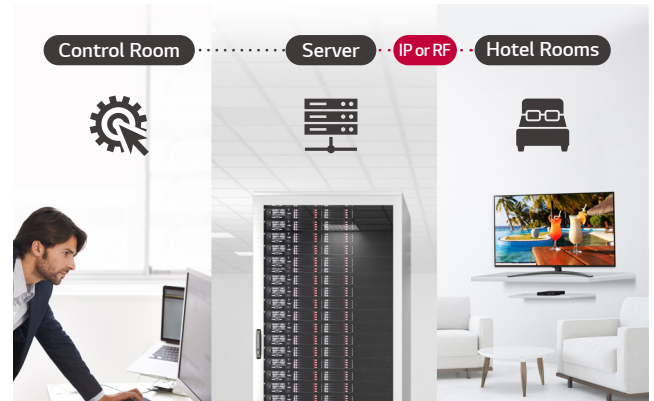

### Pro:Centric Direct

The hotel management solution Pro:Centric Direct offers easy and simple editing tools, making it easy to perform service and IP network-based remote management. The Pro:Centric Direct solution enables users to edit their interface easily by providing customized interface and efficiently manages the TVs in the rooms. The current PCD version provides IoT-based in-room control as well as voice control function through LG Natural Language Processing (NLP). These IoT and voice-related functions will be your starting point to prepare for the hotel rooms of next generation through artificial intelligence.