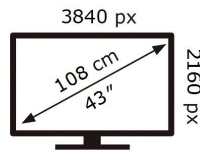

ENERGY

SAMSUNG

HG43ET670UX

73 kWh/1000h

ABCDEF **G**

110 kWh/1000h

2019/2013